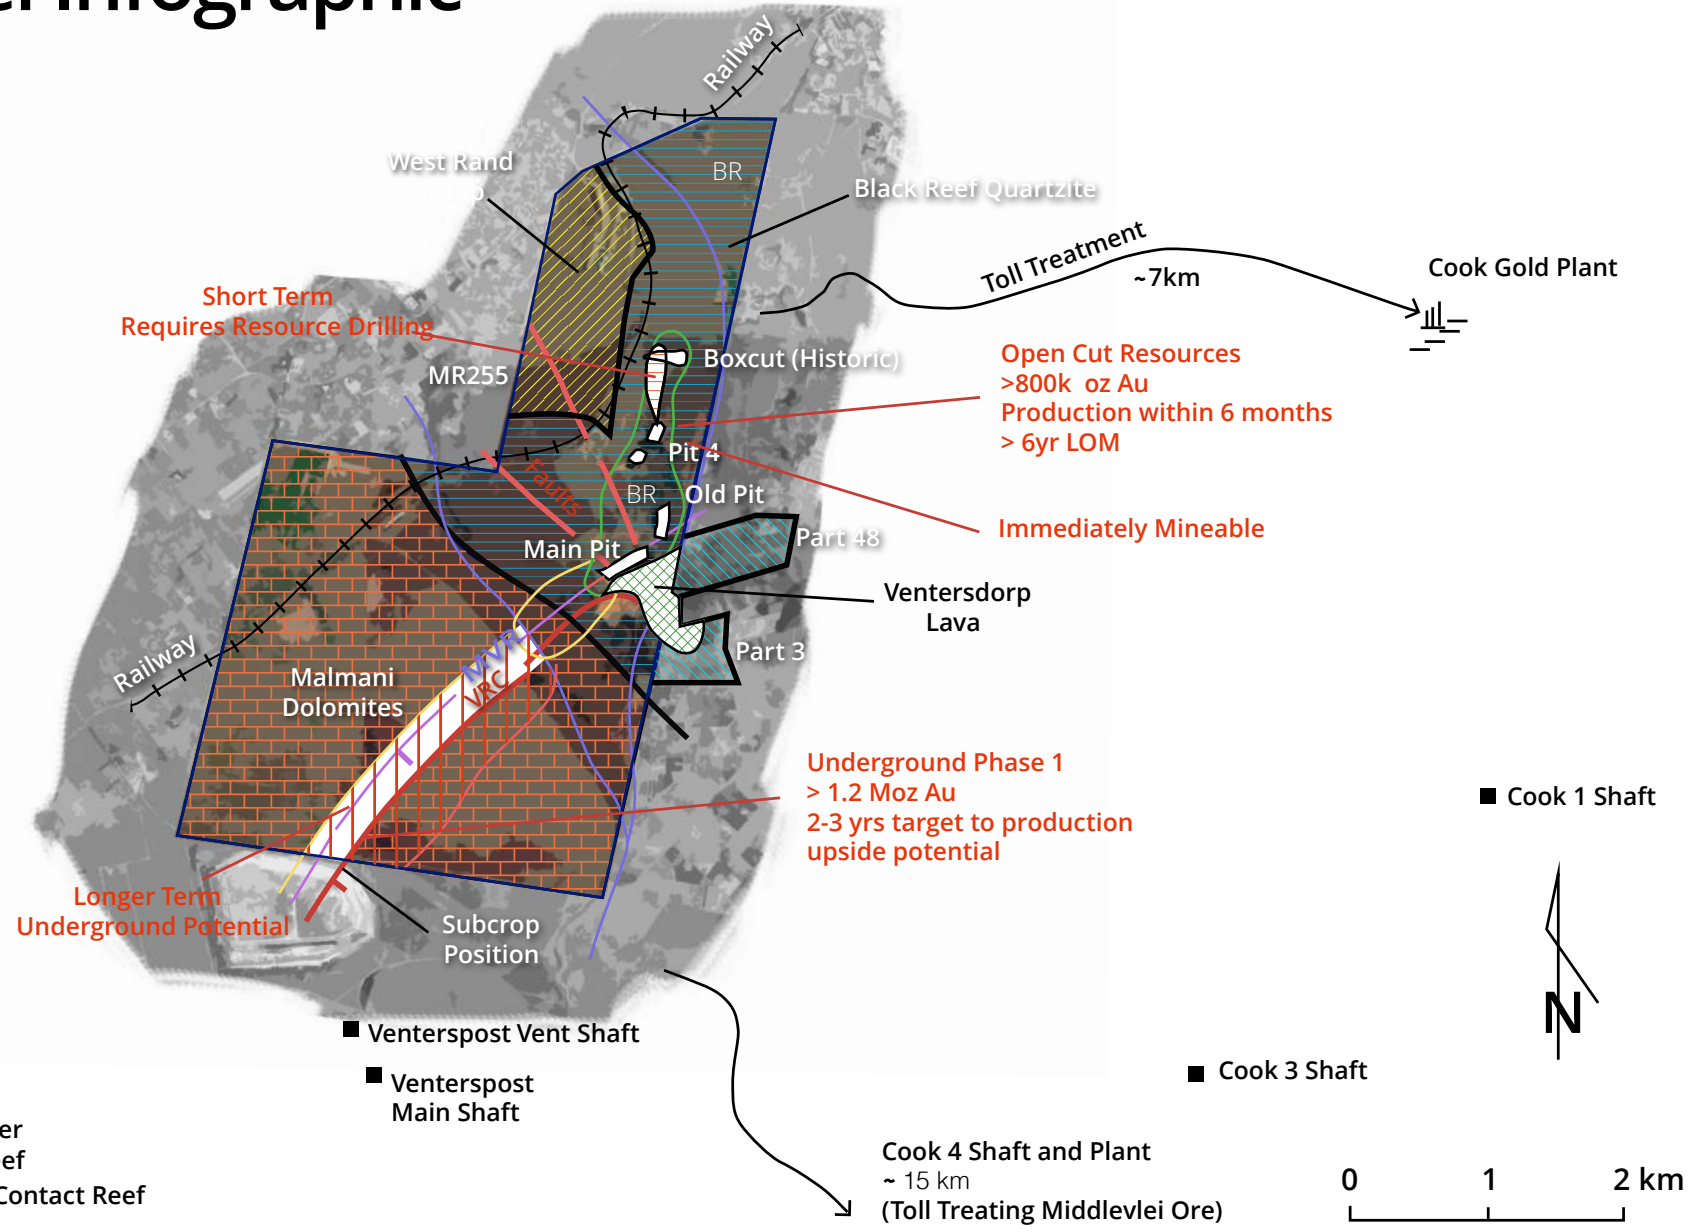

Middelvlei Infographic

Ranifontein Township

-  BR Black Reef
-  CL Carbon Leader
-  MVR Middelvlei reef
-  VCR Venterdorp Contact Reef

 Cook 1 Shaft

 Cook 3 Shaft

Cook 4 Shaft and Plant
 ~ 15 km
 (Toll Treating Middelvlei Ore)